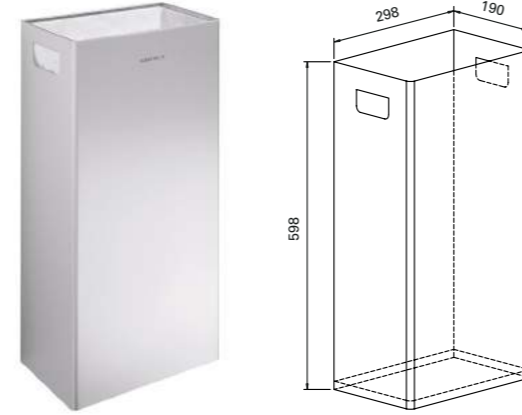

Waste container 5555

Free-standing, made of stainless steel 60 litre capacity
Art. no. 204.454

Waste container 5600

Made of stainless steel with upright textile bag, 34 litre capacity
Art. no. 204.841

SOAP DISPENSER Stainless steel