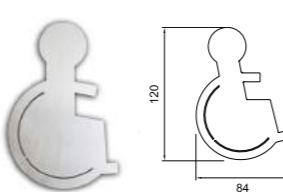

WC SIGNS UNO Aluminium

Symbol uno Gents

Gents-symbol made of aluminium
Art. no. 204.786

Symbol uno Ladies

Ladies-symbol made of aluminium
Art. no. 204.787

Symbol uno Wheelchair

Wheelchair-symbol made of aluminium
Art. no. 204.788