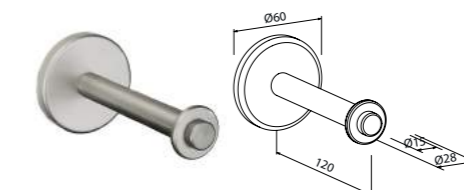

Replacement toilet roll holder 4409

Made of aluminium satin anodised
(can also be used as elongated wall hook)
Art. No. 240.908

Made of aluminium satin anodised
Art. no. 510.001