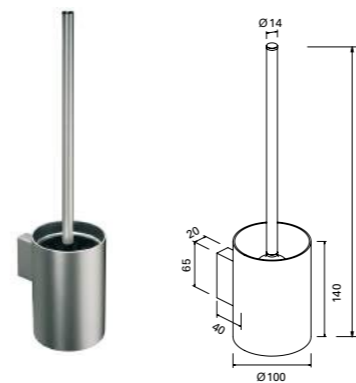

BRUSH SET Aluminium

Brush set 4410

Wall hung made of aluminium satin anodised
Art. no. 241.008