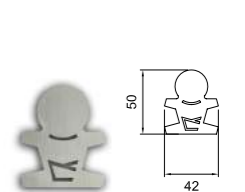

Symbol uno Gents

Gents-symbol made of stainless steel, fine matt
Art. no. 204.743

Symbol uno Ladies

Ladies-symbol made of stainless steel, fine matt
Art. no. 204.744

Symbol uno Wheelchair

Wheelchair-symbol made of stainless steel, fine matt
Art. no. 204.745