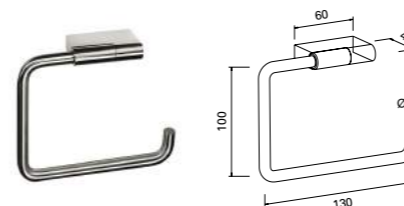

TOILET PAPER ROLL HOLDER Stainless steel

Toilet paper roll holder 5508

Made of stainless steel fine matt
Art. no. 250.812