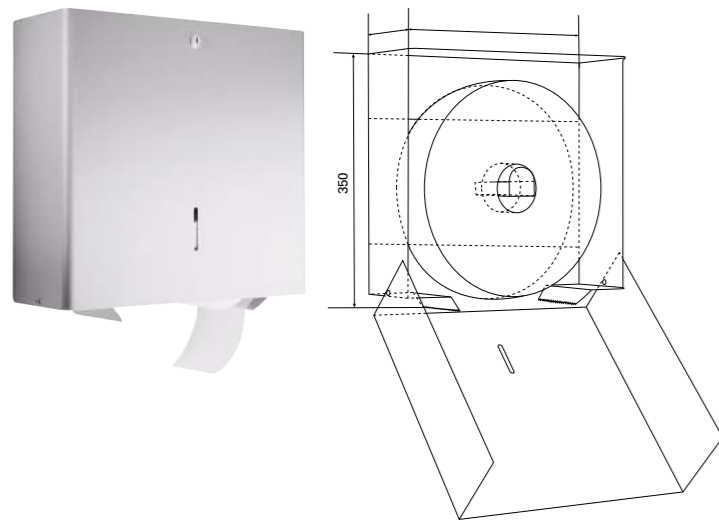

Jumbo toilet paper roll 5601

Made of stainless steel for one jumbo sized toilet paper roll (Ø 280 mm) incl. level indicator
Art. no. 204.844