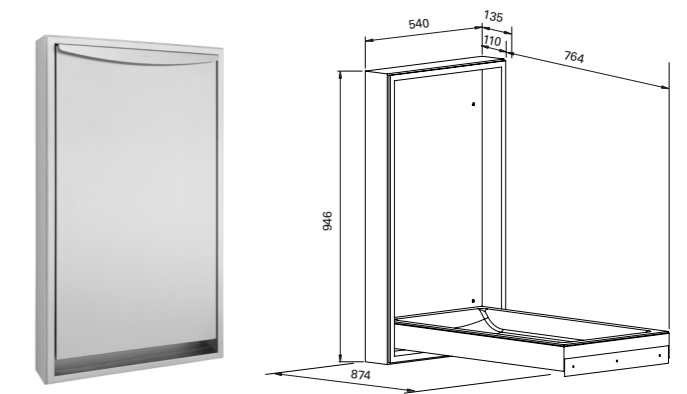

Space saving baby changing unit

Vertical, made of stainless steel
Art. no. 204.843