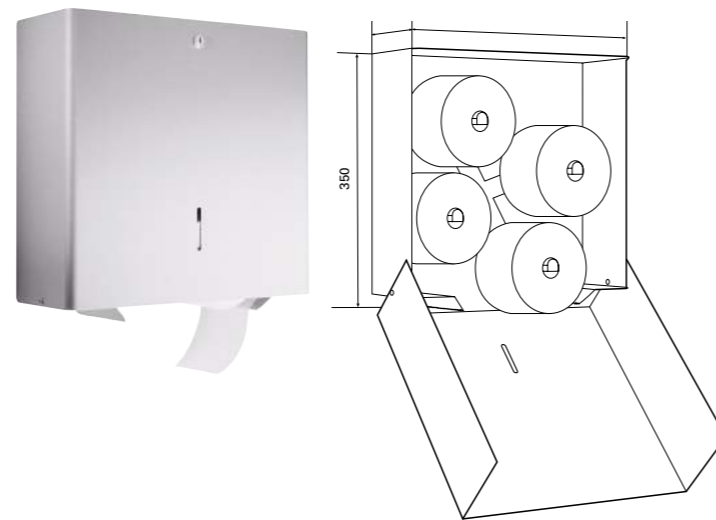

Toilet paper roll holder 5602

Made of stainless steel for four standard toilet paper rolls incl. level indicator
Art. No. 204.845

WC SIGNS ethno Stainless steel

Symbol ethno Gents

Gents-symbol made of stainless steel, fine matt
Art. no. 204.759

Symbol ethno Ladies

Ladies-symbol made of stainless steel, fine matt
Art. no. 204.760

Symbol ethno Wheelchair

Wheelchair-symbol made of stainless steel, fine matt
Art. no. 204.761

Symbol ethno Changing room

Changing room-symbol made of stainless steel, fine matt
Art. no. 204.762

Sign ethno Gents

Gents-sign made of stainless steel, fine matt
Art. no. 204.755

Sign ethno Ladies

Ladies-sign made of stainless steel, fine matt
Art. no. 204.756

Sign ethno Wheelchair

Wheelchair- sign made of stainless steel, fine matt
Art. no. 204.757

Sign ethno Changing room

Changing room- sign made of stainless steel, fine matt
Art. no. 204.758

WC SIGNS uno Stainless steel

Symbol uno Gents

Gents-symbol made of stainless steel, fine matt
Art. no. 204.743

Symbol uno Ladies

Ladies-symbol made of stainless steel, fine matt
Art. no. 204.744

Symbol uno Wheelchair

Wheelchair-symbol made of stainless steel, fine matt
Art. no. 204.745

Symbol uno Changing room

Changing room-symbol made of stainless steel, fine matt
Art. no. 204.746

Sign uno Gents

Gents-sign made of stainless steel, fine matt
Art. no. 204.739

Sign uno Ladies

Ladies-sign made of stainless steel, fine matt
Art. no. 204.740

Sign uno Wheelchair

Wheelchair- sign made of stainless steel, fine matt
Art. no. 204.741

Sign uno Changing room

Changing room- sign made of stainless steel, fine matt
Art. no. 204.742