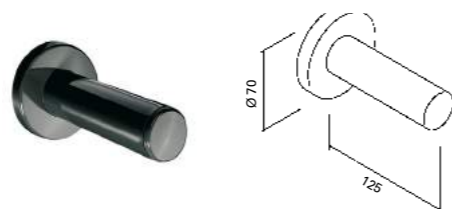

Replacement toilet roll holder 3309

Made of dyed nylon

Art. no. 202.977 White
Art. no. 230.903 Anthracite
Art. no. 202.979 Dark blue
Art. no. 202.980 Manhattan
Art. no. 230.910 Yellow
Art. no. 202.978 Red