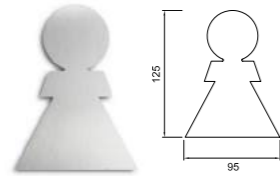

Symbol ethno Ladies

Ladies-symbol made of aluminium
Art. no. 204.858