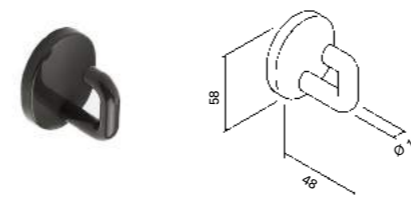

Under head hook 3317

Made of dyed nylon

Art. no. 231.702 White
Art. no. 204.453 Anthracite
Art. no. 231.704 Dark blue
Art. no. 231.705 Manhattan
Art. no. 230.710 Yellow
Art. no. 203.711 Red