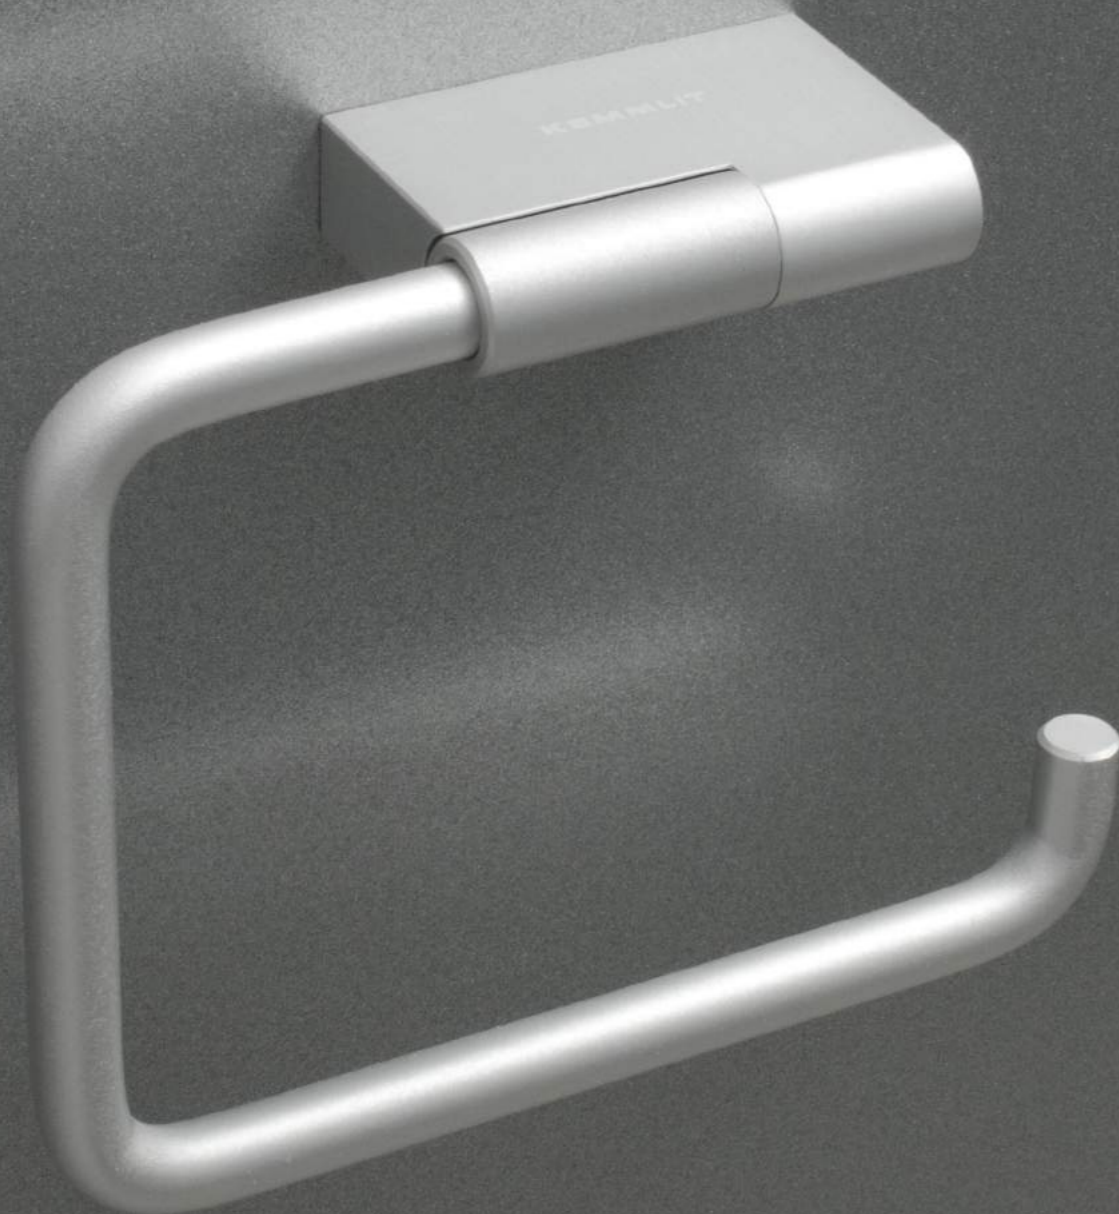

Liquid soap dispenser 5558

Smooth surfaced, made of stainless steel fine matt, Lockable, 1000 ml incl. level indicator
Withdrawal through pushing
Art. no. 204.639

BABY CHANGING UNITS Stainless steel

Space saving baby changing unit

Horizontal, made of stainless steel
Art. no. 204.842

Space saving baby changing unit

Vertical, made of stainless steel
Art. no. 204.843

ALUMINIUM

HOOKS Aluminium

Door stopper hook 4401

Made of aluminium satin anodised
with special rubber damping
Art. no. 240.108