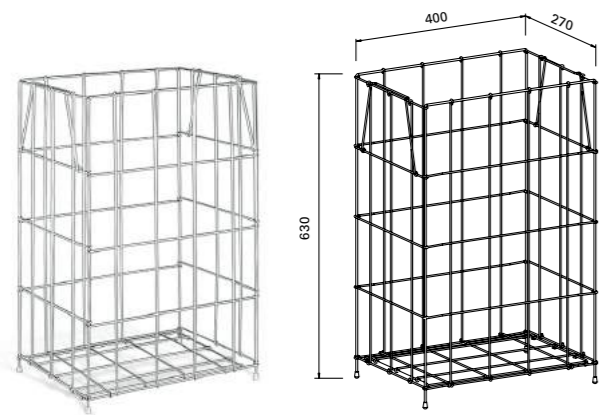

Waste container 5555

Free-standing, made of stainless steel 60 litre capacity
Art. no. 204.454

Waste container 5600

Made of stainless steel with upright textile bag, 34 litre capacity
Art. no. 204.841

SOAP DISPENSER Stainless steel