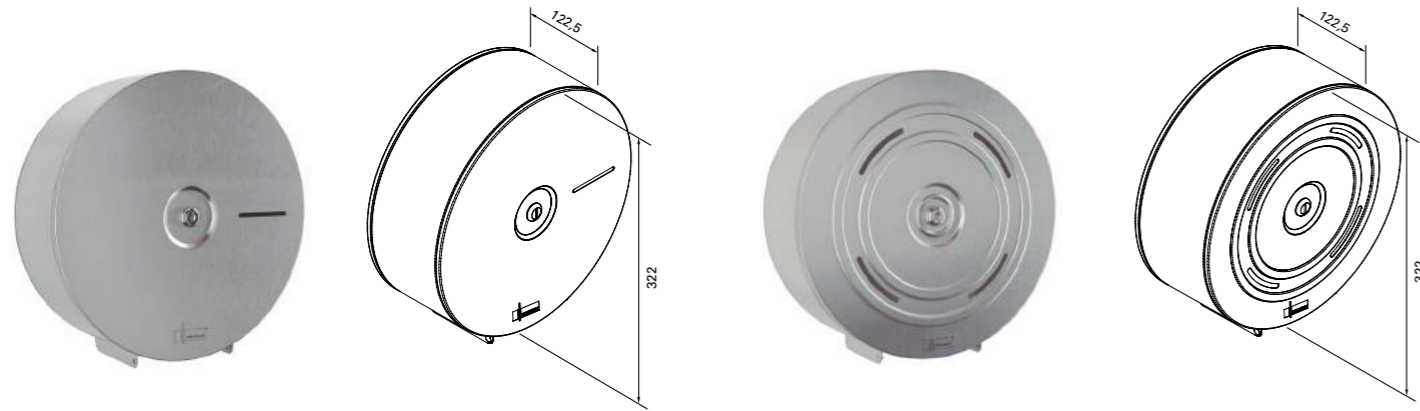

JUMBO PAPER ROLL HOLDER Stainless steel

Jumbo toilet paper roll holder 5521

Made of stainless steel fine matt for one jumbo toilet paper roll (Ø 300 mm) incl. level indicator
Art. no. 204.640

Carousel toilet paper roll holder 5522

Made of stainless steel fine matt for four standard toilet paper rolls incl. level indicator
Art. no. 204.641