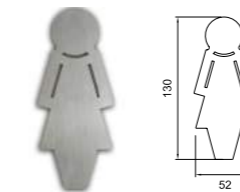

Symbol uno Ladies

Ladies-symbol made of stainless steel, fine matt
Art. no. 204.744