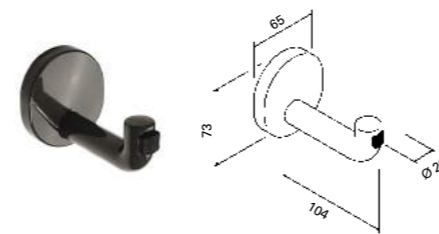

HOOKS Nylon

Door stopper hook 3301

Made of dyed nylon

Art. no. 230.102 White
Art. no. 230.103 Anthracite
Art. no. 230.104 Dark blue
Art. no. 230.105 Manhattan
Art. no. 230.110 Yellow
Art. no. 203.026 Red