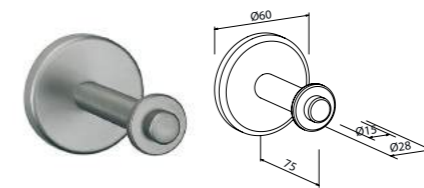

Liquid soap dispenser 5558

Smooth surfaced, made of stainless steel fine matt, Lockable, 1000 ml incl. level indicator
Withdrawal through pushing
Art. no. 204.639

BABY CHANGING UNITS Stainless steel

Space saving baby changing unit

Horizontal, made of stainless steel
Art. no. 204.842

Space saving baby changing unit

Vertical, made of stainless steel
Art. no. 204.843

ALUMINIUM

HOOKS Aluminium

Door stopper hook 4401

Made of aluminium satin anodised
with special rubber damping
Art. no. 240.108