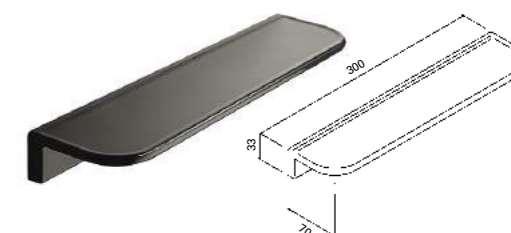

Shelf 3312

Made of dyed nylon

Art. no. 200.420 White
Art. no. 231.203 Anthracite
Art. no. 202.449 Dark blue
Art. no. 202.955 Manhattan
Art. no. 200.423 Yellow
Art. no. 200.425 Red