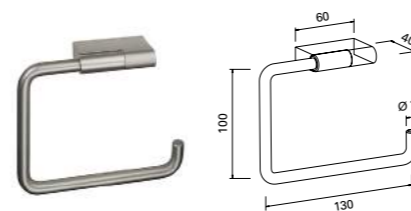

TOILET PAPER ROLL HOLDER Aluminium

Toilet paper roll holder 4408

Made of aluminium satin anodised
Art. no. 240.808