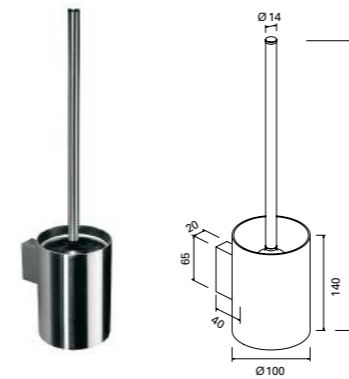

Door stopper hook 5501

Made of stainless steel fine matt
with special rubber damping
Art. no. 250.112

Wall hook 5503

Made of stainless steel fine matt
Art. no. 250.312

BRUSH SET Stainless steel

Designer brush set 5510