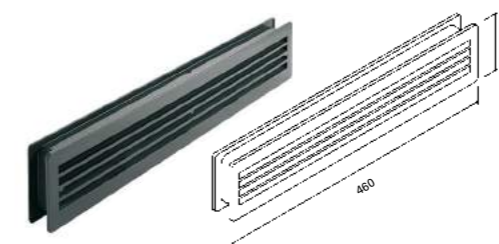

Soap dish 3306

Made of dyed nylon

Art. no. 230.602 White
 Art. no. 230.603 Anthracite
 Art. no. 230.604 Dark blue
 Art. no. 230.605 Manhattan
 Art. no. 230.610 Yellow
 Art. no. 203.031 Red

Ventilation grille 3313