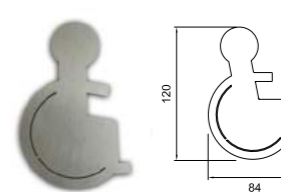

Symbol uno Wheelchair

Wheelchair-symbol made of stainless steel, fine matt
Art. no. 204.745