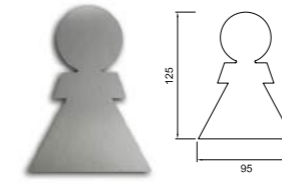

Symbol ethno Ladies

Ladies-symbol made of stainless steel, fine matt
Art. no. 204.760