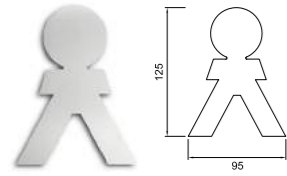

WC SIGNS ethno Aluminium

Symbol ethno Gents

Gents-symbol made of aluminium
Art. no. 204.857