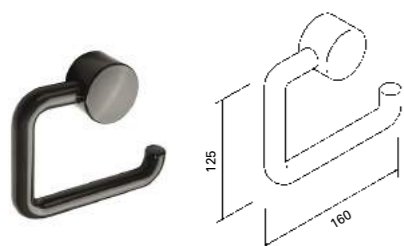

TOILET PAPER ROLL HOLDER Nylon

Toilet paper roll holder 3308

Made of dyed nylon

Art. no. 200.413 White
Art. no. 230.803 Anthracite
Art. no. 202.785 Dark blue
Art. no. 202.855 Manhattan
Art. no. 200.416 Yellow
Art. no. 200.418 Red