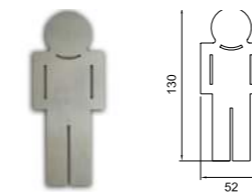

WC SIGNS uno Stainless steel

Symbol uno Gents

Gents-symbol made of stainless steel, fine matt
Art. no. 204.743