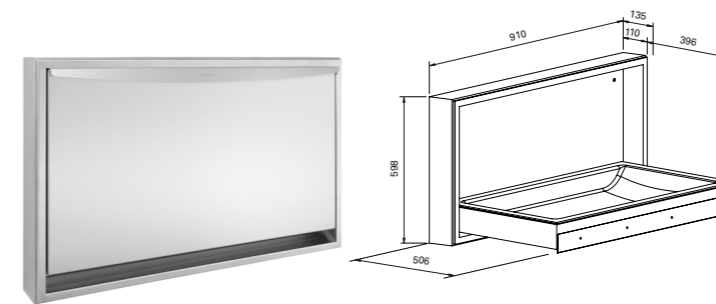

BABY CHANGING UNITS Stainless steel

Space saving baby changing unit

Horizontal, made of stainless steel
Art. no. 204.842