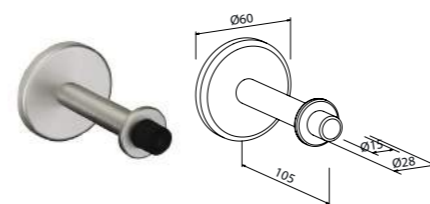

Liquid soap dispenser 5558

Smooth surfaced, made of stainless steel fine matt, Lockable, 1000 ml incl. level indicator
Withdrawal through pushing
Art. no. 204.639

BABY CHANGING UNITS Stainless steel

Space saving baby changing unit

Horizontal, made of stainless steel
Art. no. 204.842

Space saving baby changing unit

Vertical, made of stainless steel
Art. no. 204.843

ALUMINIUM

HOOKS Aluminium

Door stopper hook 4401

Made of aluminium satin anodised
with special rubber damping
Art. no. 240.108