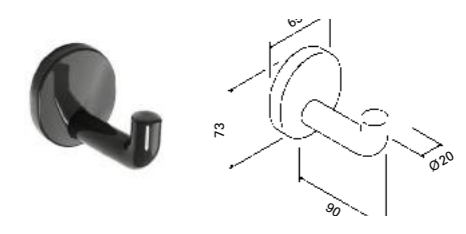

Wall hook 3302

Made of dyed nylon

Art. no. 230.202 White
Art. no. 230.203 Anthracite
Art. no. 230.204 Dark blue
Art. no. 230.205 Manhattan
Art. no. 230.210 Yellow
Art. no. 203.027 Red