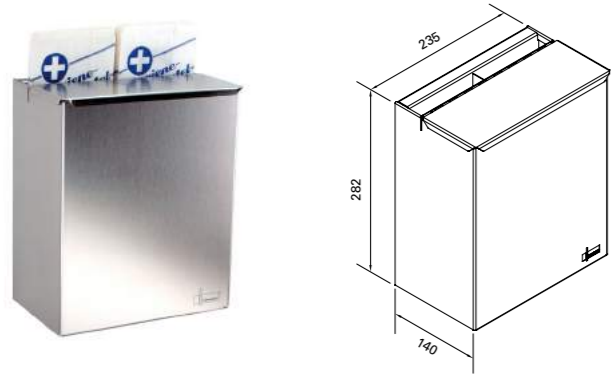

Sign uno Wheelchair

Wheelchair- sign made of stainless steel, fine matt
Art. no. 204.741

Sign uno Changing room

Changing room- sign made of stainless steel, fine matt
Art. no. 204.742

CONTAINERS AND DISPENSERS Stainless steel