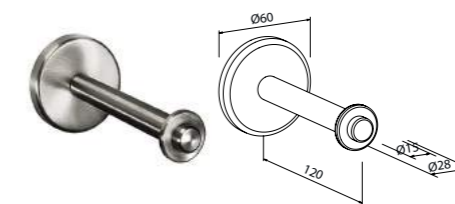

Replacement toilet roll holder 5509

Made of stainless steel fine matt
(can also be used as elongated wall hook)
Art. no. 250.912