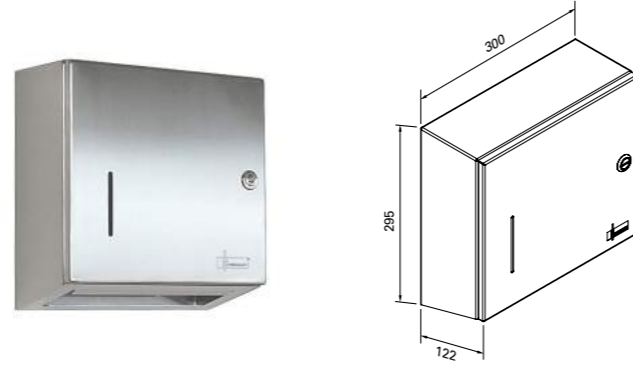

Paper dispenser 5556

Smooth surfaced, made of stainless steel fine matt, Lockable, for approximately 500 paper towels
Art. no. 204.637