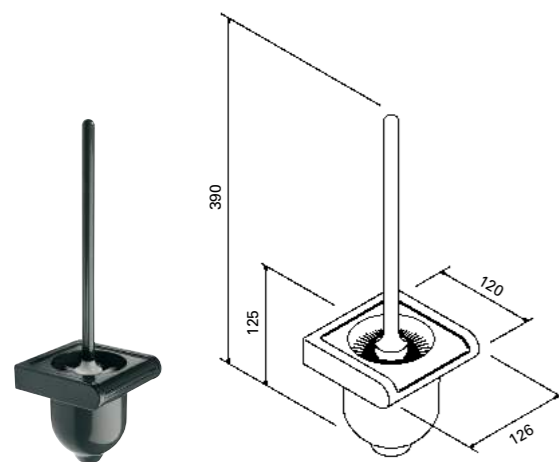

BRUSH SET Nylon

Brush set 3310

Wall hung made of dyed nylon

Art. no. 202.951 White
Art. no. 203.319 Anthracite
Art. no. 202.973 Dark blue
Art. no. 202.974 Manhattan
Art. no. 203.308 Yellow
Art. no. 202.972 Red

Brush set 3311

Wall hung incl. brush holder made of dyed nylon

Art. no. 231.102 White
Art. no. 231.103 Anthracite
Art. no. 231.104 Dark blue
Art. no. 231.105 Manhattan
Art. no. 231.110 Yellow
Art. no. 203.025 Red

TOILET PAPER ROLL HOLDER Nylon

Toilet paper roll holder 3308

Made of dyed nylon

Art. no. 200.413 White
Art. no. 230.803 Anthracite
Art. no. 202.785 Dark blue
Art. no. 202.855 Manhattan
Art. no. 200.416 Yellow
Art. no. 200.418 Red

Replacement toilet roll holder 3309

Made of dyed nylon

Art. no. 202.977 White
Art. no. 230.903 Anthracite
Art. no. 202.979 Dark blue
Art. no. 202.980 Manhattan
Art. no. 230.910 Yellow
Art. no. 202.978 Red

WC SIGNS Nylon

Symbol Gents 3314

Gents symbol
made of dyed nylon

Art. no. 231.402 White
Art. no. 231.403 Anthracite
Art. no. 231.404 Dark blue
Art. no. 231.405 Manhattan
Art. no. 231.410 Yellow
Art. no. 203.034 Red

Symbol Ladies 3315

Ladies symbol
made of dyed nylon

Art. no. 231.502 White
Art. no. 231.503 Anthracite
Art. no. 231.504 Dark blue
Art. no. 231.505 Manhattan
Art. no. 231.510 Yellow
Art. no. 203.035 Red

Symbol Wheelchair 3316

Wheelchair symbol
made of dyed nylon

Art. no. 231.602 White
Art. no. 231.603 Anthracite
Art. no. 231.604 Dark blue
Art. no. 231.605 Manhattan
Art. no. 231.610 Yellow
Art. no. 203.036 Red

OTHER Nylon

Soap dish 3306

Made of dyed nylon

Art. no. 230.602 White
Art. no. 230.603 Anthracite
Art. no. 230.604 Dark blue
Art. no. 230.605 Manhattan
Art. no. 230.610 Yellow
Art. no. 203.031 Red