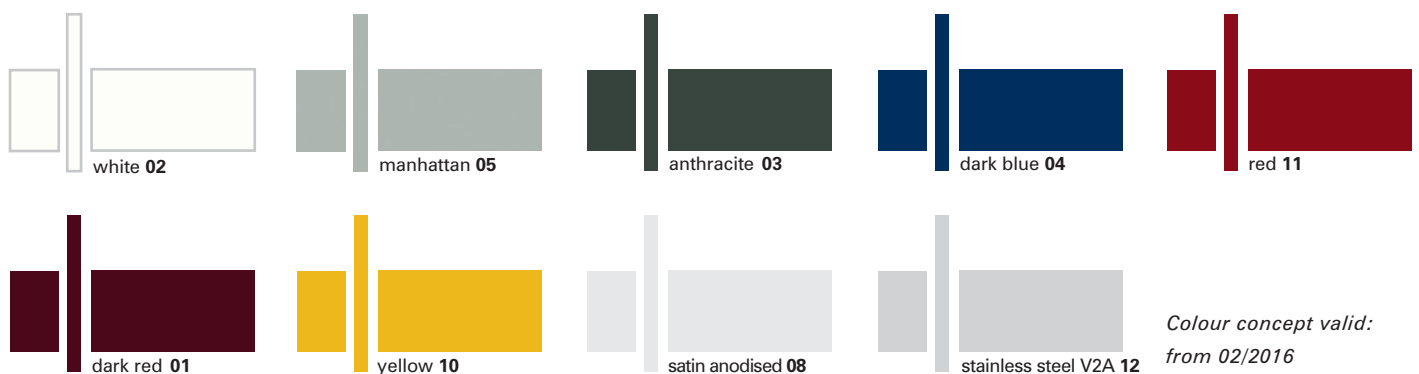

# PRIMO Kn Colour concept

PRIMO Kn is characterised by a large number of colours and combination possibilities. The selection is almost limitless. In addition to the standard colours shown, the walls and doors can be designed with PRIMO BiColor on either side in different colours.

Even special colours and individual digital prints are possible at any time on request. The PRIMO Kn colour concept also applies to the saniQub cubicle system and is of course, perfectly aligned with all other KEMMLIT products.

## Head rail\*, hinges, furniture, legs and accessories:

Colour concept valid:  
from 02/2016

\* Profiles only anodised in natural colour 08 or stainless steel V2A 12

Please note that the depicted colour variants can vary slightly from the original due to typographical reasons. We would be pleased to assist you.