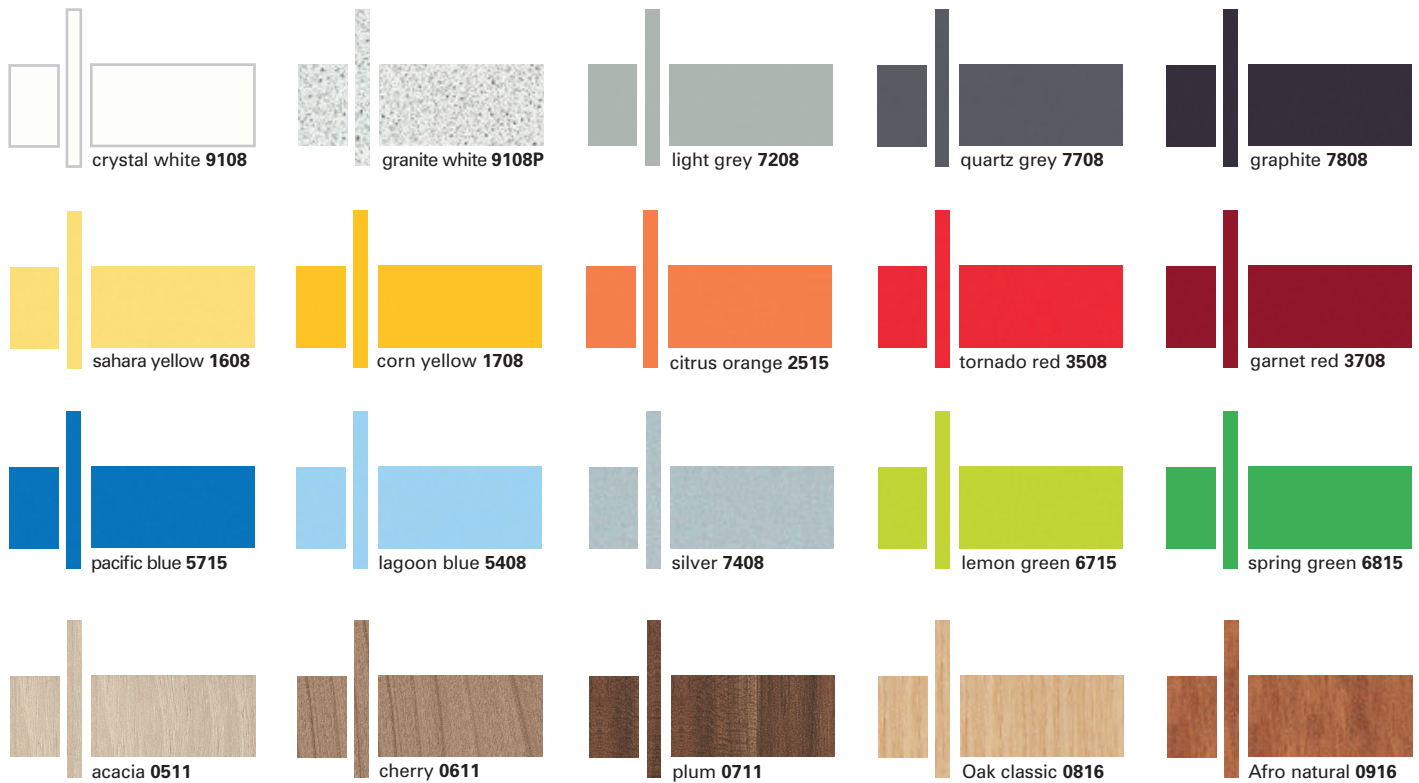

# PRIMO Kn Colour concept

PRIMO Kn is characterised by a large number of colours and combination possibilities. The selection is almost limitless. In addition to the standard colours shown, the walls and doors can be designed with PRIMO BiColor on either side in different colours.

Even special colours and individual digital prints are possible at any time on request. The PRIMO Kn colour concept also applies to the saniQub cubicle system and is of course, perfectly aligned with all other KEMMLIT products.

## Walls and doors:

## Head rail\*, hinges, furniture, legs and accessories:

Colour concept valid:  
from 02/2016

\* Profiles only anodised in natural colour 08 or stainless steel V2A 12

Please note that the depicted colour variants can vary slightly from the original due to typographical reasons. We would be pleased to assist you.